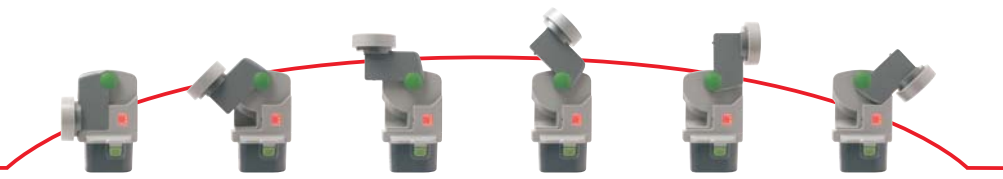

# ARM-WRESTLER-LIGHT

Versatile for the work place - Replacement light, battery and charger to supplement your 12V power tool system

Multi-angular lighting alternative for mobility and stationary

Portable solution with standard AR-70 (12V 20W) large size, high intensity halogen lamp