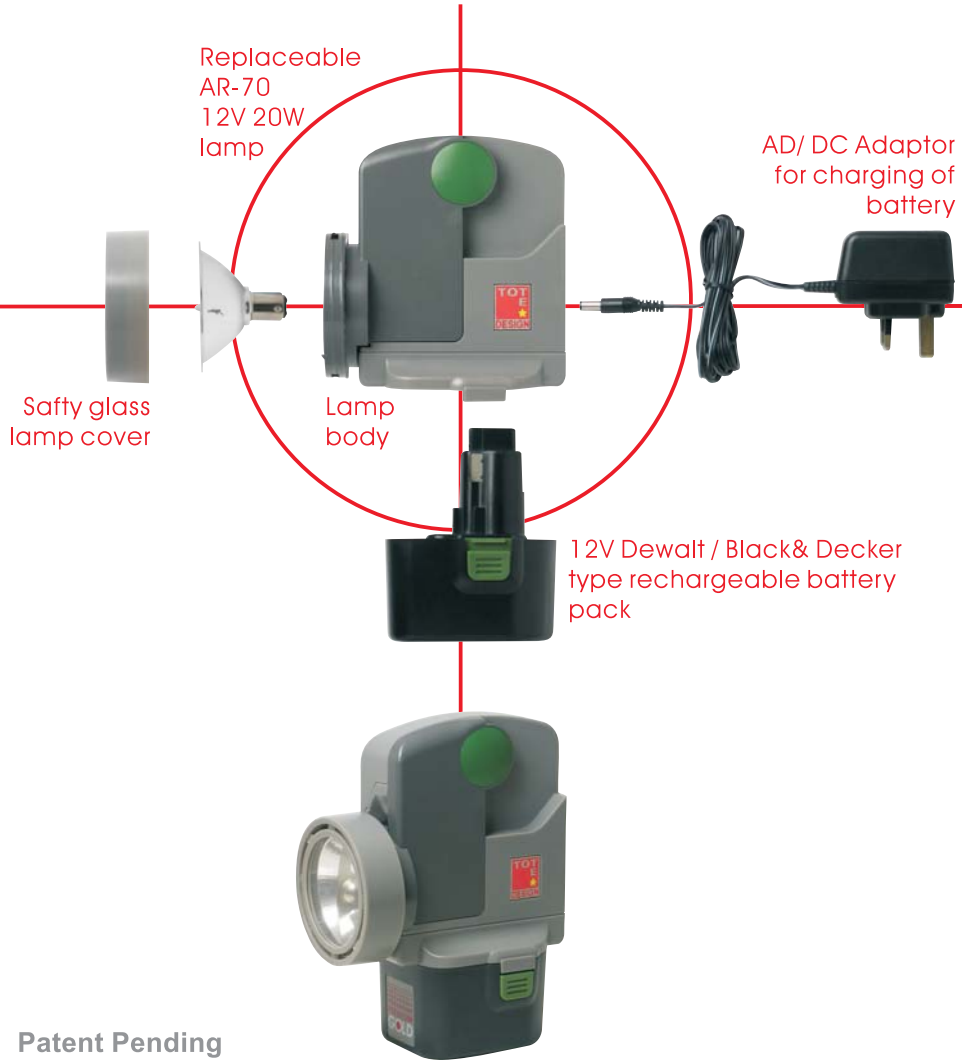

# ARM-WRESTLER-LIGHT

Versatile for the work place - Replacement light, battery and charger to supplement your 12V power tool system

Multi-angular lighting alternative for mobility and stationary

Portable solution with standard AR-70 (12V 20W) large size, high intensity halogen lamp