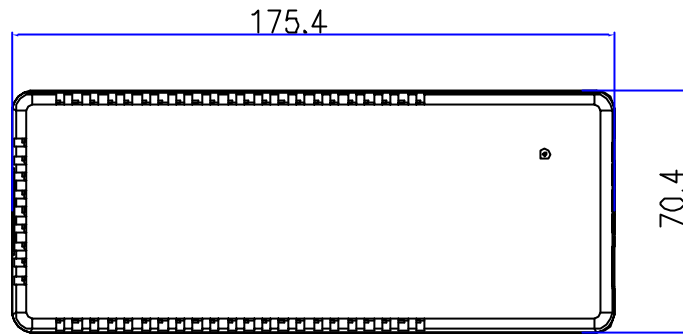

CASE & CORD DIMENSION

MODEL	MW2103	SCALE	FULL
FILE	D/WCL/7H390/7H390ASM		
DESIGNED BY	王春罗	DATE	
DRAWN BY	王春罗	DATE	
CHECKED BY	王卫东	DATE	